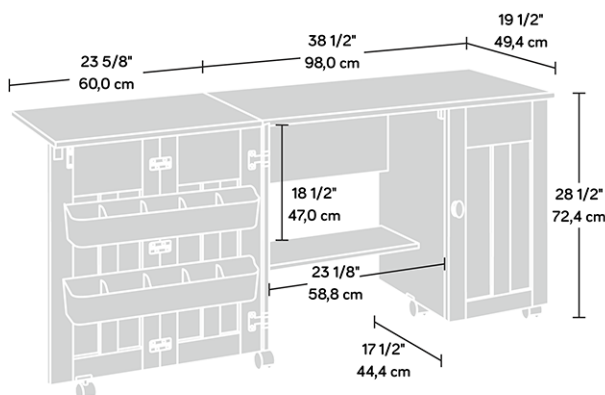

SEWING / CRAFT CART SOFT WHITE

PRODUCT SHEET

CRAFT FURNITURE

- Stylish sewing/craft cart in a Soft White finish
 - Space saving design
- Drop leaf provides additional work space for sewing or crafts
- Concealed storage on main doors opens up using castors (to support extended table area)
 - Storage behind main doors includes two storage bins and hidden shelf for sewing machine
- Two adjustable shelves behind smaller door for versatile storage
- Melamine top surface is heat, stain and scratch-resistant
 - Easy-roll castors

Width (open/closed)	158/98 cm
Depth	49.4 cm
Height	72.4 cm
Carton Height	22.1 cm
Carton Width	112.1 cm
Carton Depth	53.7 cm
Box Volume	0.133 cbm
Weight (gross)	39.4 kg

N.B: All measurements are approximate