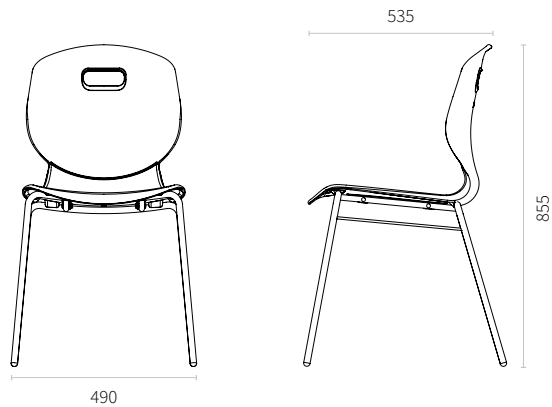

Arco

TA2_6

FOUR-LEG CHAIR WITH BRACE SPECIFICATION

Like the Four-Leg chair but with an extra support brace for extra strength. Ideal for conference rooms, seminar halls, education and modernised office spaces.

DOWNLOAD
CAD
MODELS

DOWNLOAD
PRODUCT
IMAGES

SHELL COLOURS

FRAME COLOURS

SKU	TA2_6
PRODUCT NAME	FOUR-LEG WITH BRACE
COLOUR	Marigold / Coral / Grape / Forest / Steel Blue / Anthracite
MATERIAL	PP1100 + 4% Glass Fibre
BASE/FRAME MATERIAL	Powder Coated Steel
CERTIFICATIONS	Conforms to BS EN 1729 Part 1 & 2 Antimicrobial
FIRE RET LEVEL	UL94 V-2
COMPONENT GUARANTEE	5 Years
USAGE RECOMMENDED	8 Hours
WEIGHT TOLERANCE	115kg
GROSS WEIGHT	N/A
NETT WEIGHT	4.2kg
BOXED VOLUME	N/A
EFFECTIVE VOLUME	N/A
BOXED WIDTH	N/A
BOXED DEPTH	N/A
BOXED HEIGHT	N/A

PRODUCT WIDTH	490
PRODUCT DEPTH	535
PRODUCT HEIGHT	855
CHAIR SEAT HEIGHT	460
CHAIR SEAT WIDTH	425
CHAIR SEAT DEPTH	410
CHAIR BACK HEIGHT	425
CHAIR BACK WIDTH	405
MECHANISM TYPE	N/A
ANTI TILT MECHANISM	N/A
ARM TYPE	N/A
ARM HEIGHT	N/A
GAS LIFT COLOUR	N/A
GAS LIFT SIZE	N/A
CASTOR SIZE	N/A
FOOT TYPE	N/A
STACK QTY	4 High