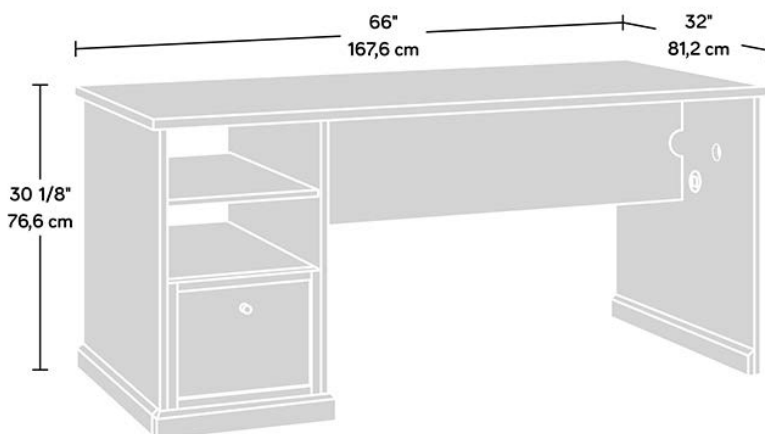

#### CRAFT FURNITURE

- Craft desk/table in white finish
- Multi-purpose design provides spacious work surface for sewing/crafting or catching up on office work
- Melamine top surface is heat, stain and scratch-resistant
- Drawer with full extension slides holds letter-size hanging files
- Open shelving provides easy access storage
- Cord management for your sewing machine/laptop and other accessories
- 360 degree finish for versatile placement

Width	167.6 cm
Depth	81.2 cm
Height	76.6 cm
Carton Height	13.5 cm
Carton Width	182.6 cm
Carton Depth	93 cm
Box Volume	0.229 cbm
Weight (gross)	64 kg

N.B: All measurements are approximate