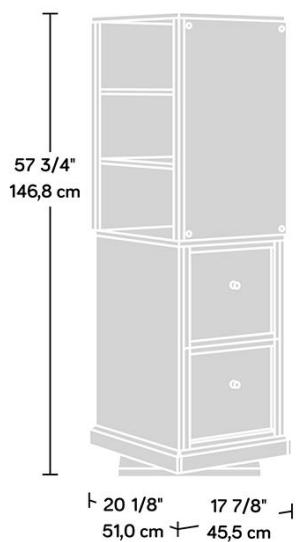

### CRAFT FURNITURE

- Craft tower in a white finish

- Swivel base allows tower to spin and turn to allow easy access to the storage spaces on all four sides

- Features a pegboard back and corkboard panel to keep your craft items organised

- Two storage drawers with full extension slides

- Metal trays provide additional storage of items like glue and scissors.

- Finished on all sides for versatile placement.

Width	45.5 cm
Depth	51 cm
Height	146.8 cm
Carton Height	34.9 cm
Carton Width	86.5 cm
Carton Depth	59.7 cm
Box Volume	0.180 bm
Weight (gross)	60.5 kg

N.B: All measurements are approximate