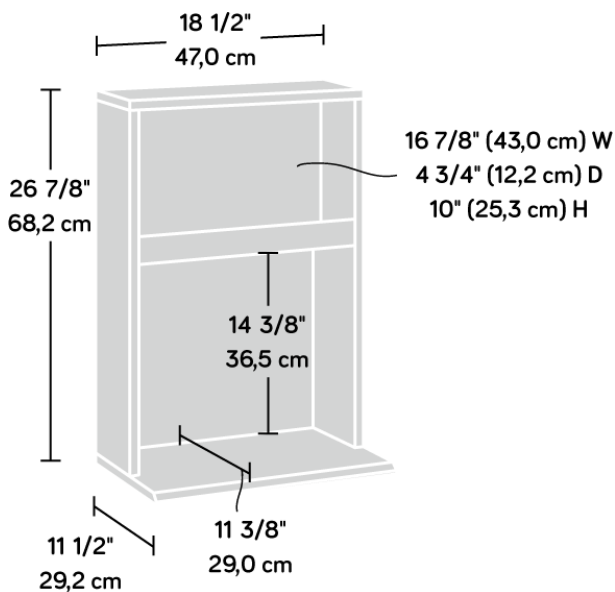

HUDSON WALL MOUNTED NIGHT STAND

PRODUCT SHEET

FURNITURE

- Contemporary wall mounted bedside night stand in Charcoal Ash finish with Pearl Oak accents
 - Space saving design
 - Ample surface space to display/store items
- Storage 'trough' provides easy-access storage
- Lower shelf provides perfect area for charging smartphones or tablets
 - Chamfered edge detailing
 - Cord management

Width	47 cm
Depth	29.2 cm
Height	68.2 Cm
Carton Height	74.3 cm
Carton Width	53.7 cm
Carton Depth	9.5 cm
Box Volume	0.037cbm
Weight (gross)	10.3 kg

N.B: All measurements are approximate