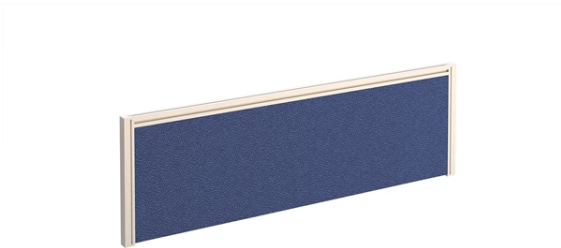

PRODUCT DATA SHEET

Straight fabric desktop screen 1200mm x 380mm - made to order fabric with white aluminium frame

A1200-WH

Aluminium frame screens are an excellent addition to any modern desk and office furniture to provide a degree of privacy to desks which are in close proximity to others. Frames are available in silver, white and black so you can synchronise with the desk legs, with matching brackets that fit to the back of desks or desk returns. Fabric screens are stocked in blue with a multitude of made to order fabric colour options available

PRODUCT FEATURES

- 40mm thick with robust aluminium frames for additional stability
- Great for adding dividing sections to the modern desk
- Stocked in blue fabric with a multitude of made to order fabric colours available
- Available for 1000mm-1800mm desks with additional screen sizes for the desk returns
- Aluminium frames available in silver, white and black with matching screen brackets
- Screen accessory pack contains pen holder, A4 paper tray, phone holder & name holder

DIMENSIONS & SPECIFICATIONS

Height	Width	Depth
380mm	1200mm	30mm

RRP: £208.00
Bar Code: N/A
Conforms to: BS EN 1023:2000

Colour: MTO
Warranty: 2 years

Pack Quantity: 1
Weight (Kg): 9.50