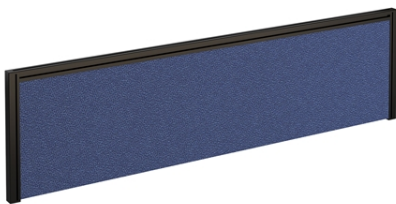

## PRODUCT DATA SHEET

Straight fabric desktop screen 1400mm x 380mm - made to order fabric with black aluminium frame

### A1400-K

Aluminium frame screens are an excellent addition to any modern desk and office furniture to provide a degree of privacy to desks which are in close proximity to others. Frames are available in silver, white and black so you can synchronise with the desk legs, with matching brackets that fit to the back of desks or desk returns. Fabric screens are stocked in blue with a multitude of made to order fabric colour options available

## PRODUCT FEATURES

- 40mm thick with robust aluminium frames for additional stability
- Great for adding dividing sections to the modern desk
- Stocked in blue fabric with a multitude of made to order fabric colours available
- Available for 1000mm-1800mm desks with additional screen sizes for the desk returns
- Aluminium frames available in silver, white and black with matching screen brackets
- Screen accessory pack contains pen holder, A4 paper tray, phone holder & name holder

## DIMENSIONS & SPECIFICATIONS

Height	Width	Depth
380mm	1400mm	30mm

RRP: £222.00  
Bar Code: N/A  
Conforms to: BS EN 1023:2000

Colour: MTO  
Warranty: 2 years

Pack Quantity: 1  
Weight (Kg): 11.00