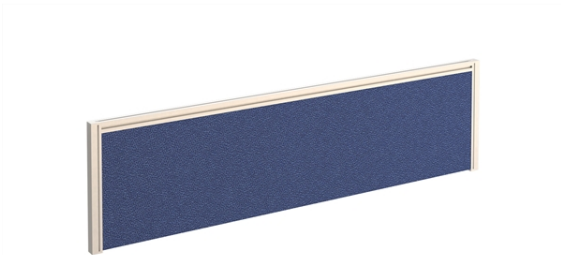

PRODUCT DATA SHEET

Straight fabric desktop screen 1400mm x 380mm - made to order fabric with white aluminium frame

A1400-WH

Aluminium frame screens are an excellent addition to any modern desk and office furniture to provide a degree of privacy to desks which are in close proximity to others. Frames are available in silver, white and black so you can synchronise with the desk legs, with matching brackets that fit to the back of desks or desk returns. Fabric screens are stocked in blue with a multitude of made to order fabric colour options available

PRODUCT FEATURES

- 40mm thick with robust aluminium frames for additional stability
- Great for adding dividing sections to the modern desk
- Stocked in blue fabric with a multitude of made to order fabric colours available
- Available for 1000mm-1800mm desks with additional screen sizes for the desk returns
- Aluminium frames available in silver, white and black with matching screen brackets
- Screen accessory pack contains pen holder, A4 paper tray, phone holder & name holder

DIMENSIONS & SPECIFICATIONS

Height	Width	Depth
380mm	1400mm	30mm

RRP: £222.00
Bar Code: N/A
Conforms to: BS EN 1023:2000

Colour: MTO
Warranty: 2 years

Pack Quantity: 1
Weight (Kg): 11.00