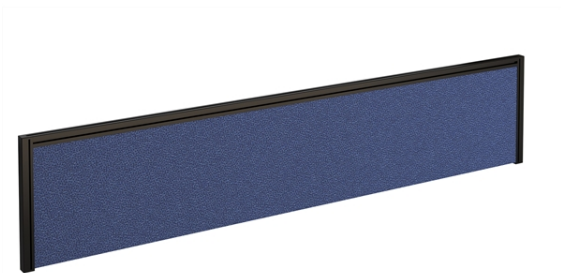

PRODUCT DATA SHEET

Straight fabric desktop screen 1800mm x 380mm - made to order fabric with black aluminium frame

A1800-K

Aluminium frame screens are an excellent addition to any modern desk and office furniture to provide a degree of privacy to desks which are in close proximity to others. Frames are available in silver, white and black so you can synchronise with the desk legs, with matching brackets that fit to the back of desks or desk returns. Fabric screens are stocked in blue with a multitude of made to order fabric colour options available

PRODUCT FEATURES

- 40mm thick with robust aluminium frames for additional stability
- Great for adding dividing sections to the modern desk
- Stocked in blue fabric with a multitude of made to order fabric colours available
- Available for 1000mm-1800mm desks with additional screen sizes for the desk returns
- Aluminium frames available in silver, white and black with matching screen brackets
- Screen accessory pack contains pen holder, A4 paper tray, phone holder & name holder

DIMENSIONS & SPECIFICATIONS

Height	Width	Depth
380mm	1800mm	30mm

RRP: £272.00
Bar Code: N/A
Conforms to: BS EN 1023:2000

Colour: MTO
Warranty: 2 years

Pack Quantity: 1
Weight (Kg): 14.00