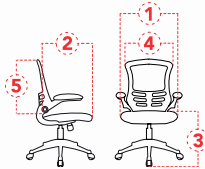

# Aeros

£375.00<sup>RRP</sup>

The ultimate office chair, with stunning posture-supporting curves, concealed seat height control, weight activated auto-balance mechanism and 30-second assembly

- Sleek and beautiful design adds elegance to your workspace
- Ultimate comfort and convenience for longer work periods
- Specially shaped design for excellent lumbar support and good posture

	mm
① SEAT WIDTH	695
② SEAT DEPTH	675
③ SEAT HEIGHT	440-530
④ BACK WIDTH	480
⑤ BACK HEIGHT	520

BLACK  
BCF/U370/BK

GREY  
BCF/U370/GY