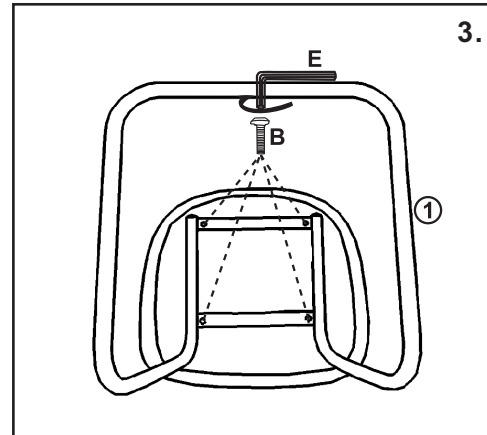

**LUNA**

Assembly Instructions

**BCM/L1302V**

HOURLY USAGE:5-8HOURS

**WARNING**

USE THIS PRODUCT ONLY FOR SEATING ONE PERSON AT A TIME.  
DO NOT USE THIS CHAIR AS A STEP STOOL/LADDER.  
DO NOT SIT ON ANY PART OF THE CHAIR EXCEPT THE SEAT.  
DO NOT USE CHAIR UNLESS ALL BOLTS, SCREWS AND KNOBS ARE TIGHT.