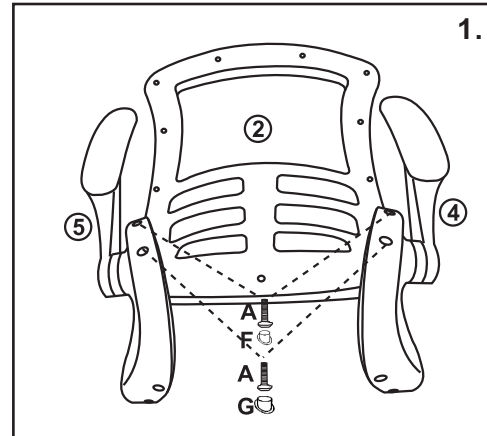

**LUNA**

Assembly Instructions

**BCM/L1302V**

HOURLY USAGE:5-8HOURS

**WARNING**

USE THIS PRODUCT ONLY FOR SEATING ONE PERSON AT A TIME.  
DO NOT USE THIS CHAIR AS A STEP STOOL/LADDER.  
DO NOT SIT ON ANY PART OF THE CHAIR EXCEPT THE SEAT.  
DO NOT USE CHAIR UNLESS ALL BOLTS, SCREWS AND KNOBS ARE TIGHT.