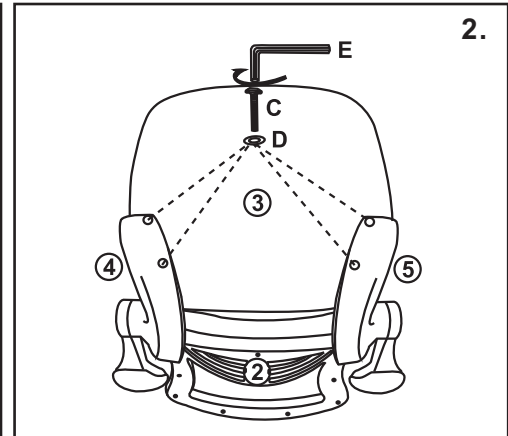

**LUNA**

Assembly Instructions

**BCM/L1302V**

HOURLY USAGE:5-8HOURS

**WARNING**

USE THIS PRODUCT ONLY FOR SEATING ONE PERSON AT A TIME.  
DO NOT USE THIS CHAIR AS A STEP STOOL/LADDER.  
DO NOT SIT ON ANY PART OF THE CHAIR EXCEPT THE SEAT.  
DO NOT USE CHAIR UNLESS ALL BOLTS, SCREWS AND KNOBS ARE TIGHT.