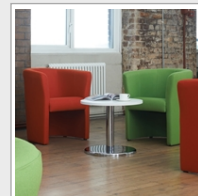

## PRODUCT DATA SHEET

Celestra single seater sofa 700mm wide - forecast grey

### CEL50001-FG

Celestra is a clean, attractive soft seating solution that can add to the welcoming atmosphere of any reception area, allowing visitors to feel at ease while they wait. The simple, classic design of the conveniently sized one and two seater tub chairs are fully upholstered and available in different colour and fabric options to match any existing office colour scheme.

## PRODUCT FEATURES

- Multi-use compact design available in 1 and 2 seaters
- Multitude of fabric and colour options available
- Curved, contoured backs for enhanced comfort
- Matching feet options to glide across the floor
- Ideal around a coffee table in a reception or waiting area
- Fully upholstered unit with high side and back