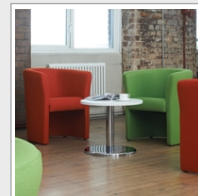

### CEL50002-MB

Celestra is a clean, attractive soft seating solution that can add to the welcoming atmosphere of any reception area, allowing visitors to feel at ease while they wait. The simple, classic design of the conveniently sized one and two seater tub chairs are fully upholstered and available in different colour and fabric options to match any existing office colour scheme.

## PRODUCT FEATURES

- Multi-use compact design available in 1 and 2 seaters
- Multitude of fabric and colour options available
- Curved, contoured backs for enhanced comfort
- Matching feet options to glide across the floor
- Ideal around a coffee table in a reception or waiting area
- Fully upholstered unit with high side and back