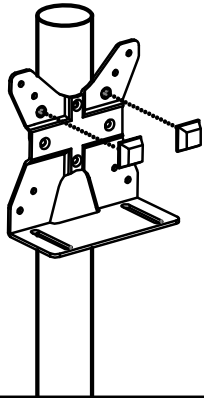

METALICON[®]

Dynamic. Expressive. Enduring.

S1 Pole Clamp (37-40mm)

1 a.

37mm

40mm

b.

2