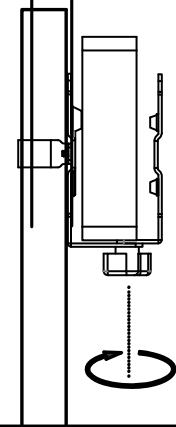

METALICON®

Dynamic. Expressive. Enduring.

S1 Pole Clamp (37-40mm)

1 a.

37mm

40mm

b.

2

3

4

5

6

7

8

9