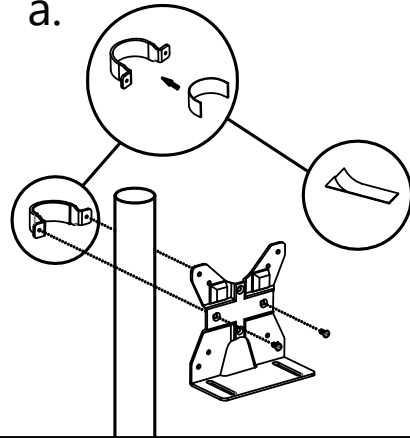

METALICON[®]

Dynamic. Expressive. Enduring.

S1 Pole Clamp (37-40mm)

1 a.

37mm

40mm

b.

2