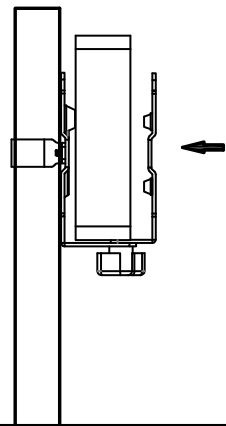

METALICON[®]

Dynamic. Expressive. Enduring.

S1 Pole Clamp (37-40mm)

1 a.

37mm

40mm

b.

2

3

4

5

6

7

8

9