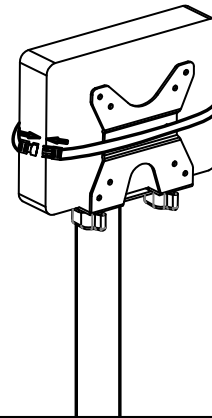

METALICON®

Dynamic. Expressive. Enduring.

S1 Pole Clamp (37-40mm)

1 a.

37mm

40mm

b.

2

3

4

5

6

7

8

9