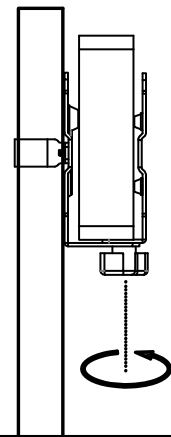

METALICON[®]

Dynamic. Expressive. Enduring.

S1 Pole Clamp (37-40mm)

1 a.

37mm

40mm

b.

2

3

4

5

6

7

8

9