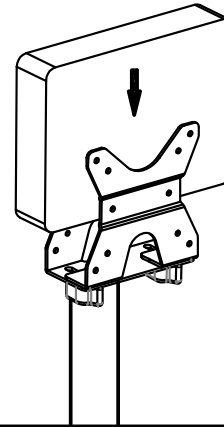

METALICON®

Dynamic. Expressive. Enduring.

S1 Pole Clamp (37-40mm)

1 a.

37mm

40mm

b.

2

3

4

5

6

7

8

9