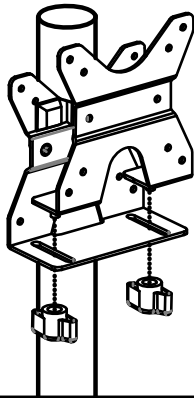

METALICON®

Dynamic. Expressive. Enduring.

S1 Pole Clamp (37-40mm)

1 a.

37mm

40mm

b.

2

3

4

5

6

7

8

9