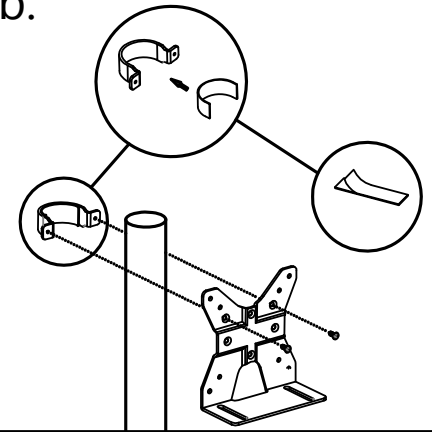

METALICON[®]

Dynamic. Expressive. Enduring.

S1 Pole Clamp (37-40mm)

1 a.

37mm

40mm

b.

2