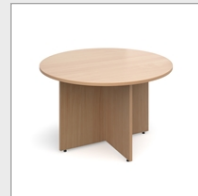

## PRODUCT DATA SHEET

Bundle deal 4 x Essen visitors chairs with RT12 meeting table - beech

### COMB05B

Essen's chrome cantilever frame and black leather faced seat and padded arms offers a sophisticated style with a hint of retro. The smoothly shaped seat and back gently cradle and support the body, providing lateral and lumbar support, with a classic look that will prevent the need to change furniture frequently as styles change

### PRODUCT FEATURES

- Free standing table with cruciform legs and 4 cantilever meeting chairs
- Circular meeting table with 25mm tops available in 5 wood finishes
- Contemporary style conference chair with black leather faced seat and back
- Ideal for any multi seating environment - training, conferences & lectures
- Polished chrome effect oval tube frame with front support feet for anti-tilt
- Padded leather arm supports