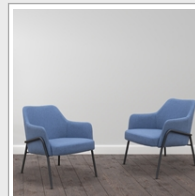

### Corby lounge chair with black metal frame - light blue

#### COR01-LB

With Corby soft seating it's easy to touch down, discuss and have a meeting of the minds. Comfortable and lightweight, the fully-upholstered elements in blue and grey variants arrange easily to suit the moment. Corby's relaxed and versatile elements suit a range of needs, from lounge spaces to open offices. Competitively priced, Corby is an easy way to come together.

## PRODUCT FEATURES

- Clean lines and minimalist design with black frame suit any setting
- Sturdy but lightweight for easy rearranging
- Ideal around a coffee table in a reception or waiting area
- Velvet-style fabric finish available in two finish options
- Curved, contoured backs for enhanced comfort
- Modern office or lounge seat with broad appeal and strong character