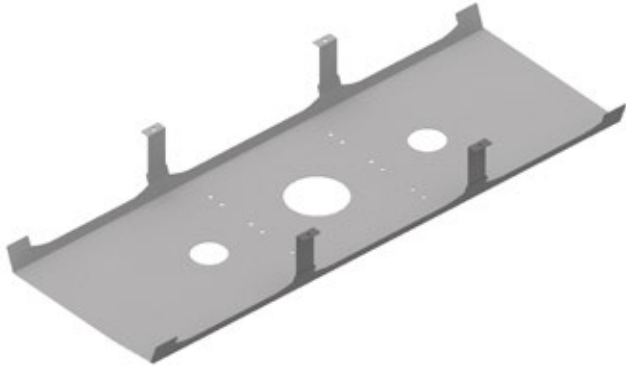

# Cable Trays

Cable management trays, shared / bench desking  
CTW110 / CTW140

---

## Technical specifications

<b>Dimensions</b>	CTW110: W1100 x D430 x H130 mm CTW140: W1400 x D430 x H130 mm
<b>Weight</b>	CTW110: 4kg CTW140: 5.1kg
<b>Materials</b>	Steel
<b>Warranty</b>	5 years

## Features

- Fixes to underside of desktop
- Available in black, white, silver or anthracite