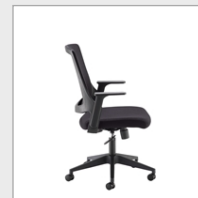

## PRODUCT DATA SHEET

Duffy black mesh back operator chair with black fabric seat and black base

### DFY300T1-K

Duffy is a well-designed office chair that is proof that ergonomic and affordable are not mutually exclusive. The completely mesh back is ideal for allowing air to flow through the chair, keep your temperature regular and to stop things getting too sweaty. Smart looks and simplistic design are the orders of the day here, and the Duffy chair with its fixed pointing arms and pleasingly curved back, does well on both these accounts.

## FEATURES & SPECIFICATIONS

- Contemporary mesh back operator chair with black fabric seat pad
- Swivel tilt mechanism with adjustment, tilting back and lock function
- Stable five-star nylon base comes with smooth, easy glide castors
- Curved mesh back offers lumbar support and is breathable for long sitting sessions
- Gas lift adjustment with weight tension control
- Back with standard tilt lock