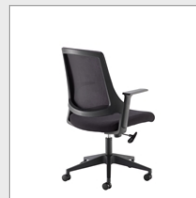

## PRODUCT DATA SHEET

Duffy black mesh back operator chair with black fabric seat and black base

### DFY300T1-K

Duffy is a well-designed office chair that is proof that ergonomic and affordable are not mutually exclusive. The completely mesh back is ideal for allowing air to flow through the chair, keep your temperature regular and to stop things getting too sweaty. Smart looks and simplistic design are the orders of the day here, and the Duffy chair with its fixed pointing arms and pleasingly curved back, does well on both these accounts.

## FEATURES & SPECIFICATIONS

- Contemporary mesh back operator chair with black fabric seat pad
- Swivel tilt mechanism with adjustment, tilting back and lock function
- Stable five-star nylon base comes with smooth, easy glide castors
- Curved mesh back offers lumbar support and is breathable for long sitting sessions
- Gas lift adjustment with weight tension control
- Back with standard tilt lock