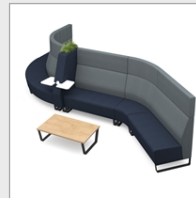

PRODUCT DATA SHEET

Encore² modular single seater concave high back sofa with no arms and black sled frame

ENC-MOD01H-CC-MF

The Encore Modular is as reconfigurable as it is versatile and can be grouped together to create large landscape configurations which are ideal for meetings and reception areas, or be used as stand-alone pieces. The quality construction and high traffic design deliver an endless array of configurations and the high back units offer comfort and privacy in a more informal space where people can work, team up or gather.

PRODUCT FEATURES

- Multi-functional soft seating system adds impact to any space
- Modern design with choice of distinctive black metal sled or oak sled frames
- Ideal for informal meetings or large landscapes for public spaces
- Made up of 6 seating units, a divider and tables to assemble in multiple configurations
- High backs create a private spot for collaborative chats or focused tasks
- Easy to re-configure to suit all work spaces with two-tone fabric options

DIMENSIONS & SPECIFICATIONS

Height	Width	Depth
1270mm	780mm	730mm

RRP: £1,200.00
Bar Code: N/A
Conforms to:

Colour: MTO
Warranty: 5 years

Pack Quantity: 1
Weight (Kg):