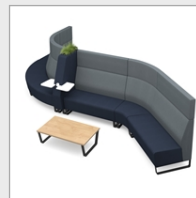

PRODUCT DATA SHEET

Encore² modular single seater concave high back sofa with no arms and wooden sled frame

ENC-MOD01H-CC-WF

The Encore Modular is as reconfigurable as it is versatile and can be grouped together to create large landscape configurations which are ideal for meetings and reception areas, or be used as stand-alone pieces. The quality construction and high traffic design deliver an endless array of configurations and the high back units offer comfort and privacy in a more informal space where people can work, team up or gather.

PRODUCT FEATURES

- Multi-functional soft seating system adds impact to any space
- Modern design with choice of distinctive black metal sled or oak sled frames
- Ideal for informal meetings or large landscapes for public spaces
- Made up of 6 seating units, a divider and tables to assemble in multiple configurations
- High backs create a private spot for collaborative chats or focused tasks
- Easy to re-configure to suit all work spaces with two-tone fabric options