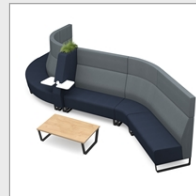

## PRODUCT DATA SHEET

Encore<sup>2</sup> modular single seater high back sofa with no arms and black sled frame

### ENC-MOD01H-MF

The Encore Modular is as reconfigurable as it is versatile and can be grouped together to create large landscape configurations which are ideal for meetings and reception areas, or be used as stand-alone pieces. The quality construction and high traffic design deliver an endless array of configurations and the high back units offer comfort and privacy in a more informal space where people can work, team up or gather.

### PRODUCT FEATURES

- Multi-functional soft seating system adds impact to any space
- Modern design with choice of distinctive black metal sled or oak sled frames
- Ideal for informal meetings or large landscapes for public spaces
- Made up of 6 seating units, a divider and tables to assemble in multiple configurations
- High backs create a private spot for collaborative chats or focused tasks
- Easy to re-configure to suit all work spaces with two-tone fabric options