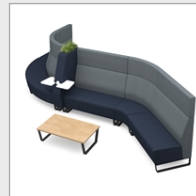

PRODUCT DATA SHEET

Encore² modular high back power module divider with black sled frame

ENC-MOD01H-PM-MF

The Encore Modular is as reconfigurable as it is versatile and can be grouped together to create large landscape configurations which are ideal for meetings and reception areas, or be used as stand-alone pieces. The quality construction and high traffic design deliver an endless array of configurations and the high back units offer comfort and privacy in a more informal space where people can work, team up or gather.

PRODUCT FEATURES

- Multi-functional soft seating system adds impact to any space
- Modern design with choice of distinctive black metal sled or oak sled frames
- Ideal for informal meetings or large landscapes for public spaces
- Made up of 6 seating units, a divider and tables to assemble in multiple configurations
- High backs create a private spot for collaborative chats or focused tasks
- Easy to re-configure to suit all work spaces with two-tone fabric options