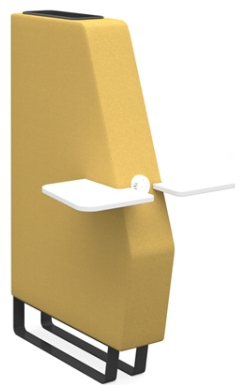

PRODUCT DATA SHEET

Encore² modular high back power module divider with black sled frame

ENC-MOD01H-PM-MF

The Encore Modular is as reconfigurable as it is versatile and can be grouped together to create large landscape configurations which are ideal for meetings and reception areas, or be used as stand-alone pieces. The quality construction and high traffic design deliver an endless array of configurations and the high back units offer comfort and privacy in a more informal space where people can work, team up or gather.

PRODUCT FEATURES

- Multi-functional soft seating system adds impact to any space
- Modern design with choice of distinctive black metal sled or oak sled frames
- Ideal for informal meetings or large landscapes for public spaces
- Made up of 6 seating units, a divider and tables to assemble in multiple configurations
- High backs create a private spot for collaborative chats or focused tasks
- Easy to re-configure to suit all work spaces with two-tone fabric options

DIMENSIONS & SPECIFICATIONS

Height	Width	Depth
1270mm	200mm	730mm

RRP: £1,200.00
Bar Code: N/A
Conforms to:

Colour: MTO
Warranty: 5 years

Pack Quantity: 1
Weight (Kg):