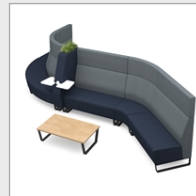

## PRODUCT DATA SHEET

Encore<sup>2</sup> modular double seater high back sofa with left hand arm and wooden sled frame

### ENC-MOD02H-LA-WF

The Encore Modular is as reconfigurable as it is versatile and can be grouped together to create large landscape configurations which are ideal for meetings and reception areas, or be used as stand-alone pieces. The quality construction and high traffic design deliver an endless array of configurations and the high back units offer comfort and privacy in a more informal space where people can work, team up or gather.

## PRODUCT FEATURES

- Multi-functional soft seating system adds impact to any space
- Modern design with choice of distinctive black metal sled or oak sled frames
- Ideal for informal meetings or large landscapes for public spaces
- Made up of 6 seating units, a divider and tables to assemble in multiple configurations
- High backs create a private spot for collaborative chats or focused tasks
- Easy to re-configure to suit all work spaces with two-tone fabric options