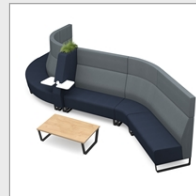

## PRODUCT DATA SHEET

Encore<sup>2</sup> modular double seater high back sofa with no arms and black sled frame

### ENC-MOD02H-MF

The Encore Modular is as reconfigurable as it is versatile and can be grouped together to create large landscape configurations which are ideal for meetings and reception areas, or be used as stand-alone pieces. The quality construction and high traffic design deliver an endless array of configurations and the high back units offer comfort and privacy in a more informal space where people can work, team up or gather.

## PRODUCT FEATURES

- Multi-functional soft seating system adds impact to any space
- Modern design with choice of distinctive black metal sled or oak sled frames
- Ideal for informal meetings or large landscapes for public spaces
- Made up of 6 seating units, a divider and tables to assemble in multiple configurations
- High backs create a private spot for collaborative chats or focused tasks
- Easy to re-configure to suit all work spaces with two-tone fabric options