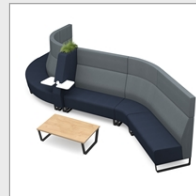

PRODUCT DATA SHEET

Encore² modular double seater high back sofa with right hand arm and black sled frame

ENC-MOD02H-RA-MF

The Encore Modular is as reconfigurable as it is versatile and can be grouped together to create large landscape configurations which are ideal for meetings and reception areas, or be used as stand-alone pieces. The quality construction and high traffic design deliver an endless array of configurations and the high back units offer comfort and privacy in a more informal space where people can work, team up or gather.

PRODUCT FEATURES

- Multi-functional soft seating system adds impact to any space
- Modern design with choice of distinctive black metal sled or oak sled frames
- Ideal for informal meetings or large landscapes for public spaces
- Made up of 6 seating units, a divider and tables to assemble in multiple configurations
- High backs create a private spot for collaborative chats or focused tasks
- Easy to re-configure to suit all work spaces with two-tone fabric options