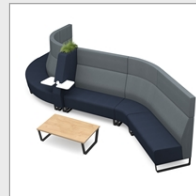

PRODUCT DATA SHEET

Encore² modular double seater high back sofa with right hand arm and wooden sled frame

ENC-MOD02H-RA-WF

The Encore Modular is as reconfigurable as it is versatile and can be grouped together to create large landscape configurations which are ideal for meetings and reception areas, or be used as stand-alone pieces. The quality construction and high traffic design deliver an endless array of configurations and the high back units offer comfort and privacy in a more informal space where people can work, team up or gather.

PRODUCT FEATURES

- Multi-functional soft seating system adds impact to any space
- Modern design with choice of distinctive black metal sled or oak sled frames
- Ideal for informal meetings or large landscapes for public spaces
- Made up of 6 seating units, a divider and tables to assemble in multiple configurations
- High backs create a private spot for collaborative chats or focused tasks
- Easy to re-configure to suit all work spaces with two-tone fabric options