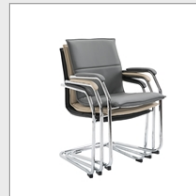

PRODUCT DATA SHEET

Essen stackable meeting room cantilever chair - grey faux leather

ESS100S2-G

Essen's chrome cantilever frame and leather faced seat and back offers a sophisticated style with a hint of retro. Available in black and grey with matching padded arms, the smoothly shaped seat and back gently cradle and support the body, providing lateral and lumbar support when in use, and the Essen chairs are fully stackable when idle.

FEATURES & SPECIFICATIONS

- Contemporary style conference chair which is fully stackable
- Ideal for any multi seating environment - training, conferences & lectures
- Leather faced seat and back available in black or grey
- Polished chrome effect circular tube frame
- Matching padded leather arm supports
- Front support feet for anti-tilt

Height	Width	Depth	Seat Height	Seat Width	Seat Depth	Back Height	Back Width
885mm	555mm	605mm	460mm	480mm	430mm	470mm	480mm

RRP: £245.00

Bar Code: 5019904076573

Weight Capacity (Kg): 115.00

Product Weight (Kg): 10.60