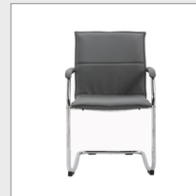

PRODUCT DATA SHEET

Essen stackable meeting room cantilever chair - grey faux leather

ESS100S2-G

Essen's chrome cantilever frame and leather faced seat and back offers a sophisticated style with a hint of retro. Available in black and grey with matching padded arms, the smoothly shaped seat and back gently cradle and support the body, providing lateral and lumbar support when in use, and the Essen chairs are fully stackable when idle.

FEATURES & SPECIFICATIONS

- Contemporary style conference chair which is fully stackable
- Ideal for any multi seating environment - training, conferences & lectures
- Leather faced seat and back available in black or grey
- Polished chrome effect circular tube frame
- Matching padded leather arm supports
- Front support feet for anti-tilt

Height	Width	Depth	Seat Height	Seat Width	Seat Depth	Back Height	Back Width
885mm	555mm	605mm	460mm	480mm	430mm	470mm	480mm

RRP: £245.00

Bar Code: 5019904076573

Weight Capacity (Kg): 115.00

Product Weight (Kg): 10.60