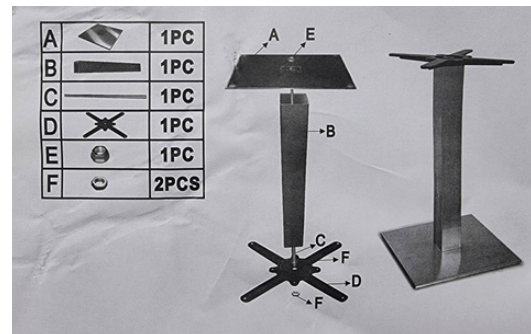

SPECIFICATIONS FOR EACH FORZA SQUARE / RECTANGLE BASE OPTION

SIZE / VARIATION NAME	Product code	Weight (KG)	DIMENSIONS (mm)			MAX TOP SIZE (mm)		
			Height	Width	Depth	ROUND	SQUARE	RECTANGLE
SMALL COFFEE	BSSC001	13.9	480	400	400	1000	700	
SMALL DINING	BSSD001	14.9	730	400	400	1000	700	
SMALL POSEUR	BSSP001	16.4	1050	400	400	1000	700	
MEDIUM COFFEE	BSMC001	15.6	480	450	450	1200	900	
MEDIUM DINING	BSMD001	16.6	730	450	450	1200	900	
MEDIUM POSEUR	BSMP001	18.1	1050	450	450	1200	900	
EXTRA LARGE COFFEE	BSXC001	25.8	480	600	600	1500	1200	
EXTRA LARGE DINING	BSXD001	26.8	730	600	600	1500	1200	
EXTRA LARGE POSEUR	BSXP001	28.3	1050	600	600	1500	1200	
SINGLE PEDESTAL COFFEE	BRC001	18.8	480	600	400			1200 x 800
SINGLE PEDESTAL DINING	BRD001	19.7	730	600	400			1200 x 800
SINGLE PEDESTAL POSEUR	BRP001	20.9	1050	600	400			1200 x 800
TWIN COFFEE	BRTC001	27	480	750	400			1500 x 900
TWIN DINING	BRTD001	30	730	750	400			1500 x 900
TWIN POSEUR	B RTP001	31.2	1050	750	400			1500 x 900

Dining Height

Poseur Height

THE FORZA BASE - SQUARE - EXTRA LARGE

IN STOCK

Coffee Height

Dining Height

Poseur Height

THE FORZA BASE - RECTANGLE - SINGLE PEDESTAL

IN STOCK

Coffee Height

Dining Height

Poseur Height

THE FORZA BASE - RECTANGLE - TWIN

IN STOCK

Coffee Height

Dining Height

Poseur Height

SPIDER DIMENSIONS

Spider Dimensions	
A TO B	330 mm
A TO C	450 mm

CONSTRUCTION INSTRUCTIONS

ADJUSTABLE FEET

Thread Length	10 mm
Thread Width	8 mm

01686 620290

www.tabilo.co.uk