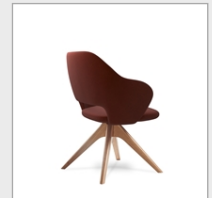

## PRODUCT DATA SHEET

Jude single seater lounge chair with pyramid oak legs - forecast grey seat with extent red back and arms

### JUD03-FG-ER

Designed with comfort in mind, Jude lounge seating's practical details make it both eye-catching and timeless. With its base options and clean styling, Jude lounge seating can seamlessly cross the line between classic and contemporary, with an opulent, curved design and arms that wrap the occupant in one continuous embrace. A classic form that combines exquisite design in a fashion format, Jude is the perfect signature piece to reside in public spaces.

## PRODUCT FEATURES

- Contemporary design with luxurious deep-foamed seat for added comfort
- Purposefully designed sculptured back and arms section
- Ideal for receptions, waiting rooms and breakout areas
- Choice of distinctive polished chrome or wooden frame styles
- Curved shell wraps the user in comfort available in a multitude of fabric options
- Upholstered seat and back have a gently contoured shape to maximise comfort

## DIMENSIONS & SPECIFICATIONS

Height	Width	Depth
760mm	600mm	620mm

RRP: £927.00  
Bar Code: N/A  
Conforms to:

Colour: Forecast Grey/Extent  
Warranty: 5 years

Pack Quantity: 1  
Weight (Kg):