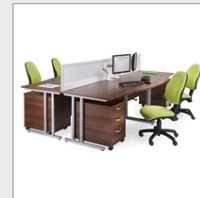

gentoo

PRODUCT DATA SHEET

Maestro 25 straight desk 1400mm x 800mm - white cantilever leg frame, white top

MC14WHWH

A staple for the modern office, the Maestro 25 desking range, with its minimal, modern styling and multiple colour options is there when you need it, but doesn't demand constant attention. The welded double upright cantilever leg frame structure is powder coated for a stylish under frame and when combined with a 25mm melamine desktop ensures the strength and stability needed in commercial office furniture.

PRODUCT FEATURES

- Rectangular desks 800mm deep with white cantilever frame and two cable access ports
- Desktops available in beech, grey oak, oak, white and walnut
- Create single hot desks or large clusters featuring durable 25mm melamine worktops
- 18mm back modesty panel
- Double upright cantilever frame with feet levellers
- Choice of matching storage to complement the range

DIMENSIONS & SPECIFICATIONS

Height	Width	Depth
725mm	1400mm	800mm

RRP: £352.00

Bar Code: 5019904102289

Conforms to: EN 527-2:2016 and EN ISO 9241-5 1999

Colour: White

Warranty: 10 years

Pack Quantity: 1