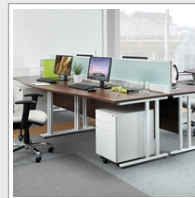

gentoo

PRODUCT DATA SHEET

Maestro 25 straight desk 1400mm x 800mm - white cantilever leg frame, white top

MC14WHWH

A staple for the modern office, the Maestro 25 desking range, with its minimal, modern styling and multiple colour options is there when you need it, but doesn't demand constant attention. The welded double upright cantilever leg frame structure is powder coated for a stylish under frame and when combined with a 25mm melamine desktop ensures the strength and stability needed in commercial office furniture.

PRODUCT FEATURES

- Rectangular desks 800mm deep with white cantilever frame and two cable access ports
- Desktops available in beech, grey oak, oak, white and walnut
- Create single hot desks or large clusters featuring durable 25mm melamine worktops
- 18mm back modesty panel
- Double upright cantilever frame with feet levellers
- Choice of matching storage to complement the range