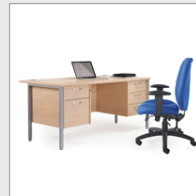

gentoo

PRODUCT DATA SHEET

Maestro 25 straight desk 1000mm x 800mm - silver H-frame leg, beech top

MH10SB

A staple for the modern office, the Maestro 25 desking range, with its minimal, modern styling and multiple colour options is there when you need it, but doesn't demand constant attention. The fully welded H-frame leg design ensures a strong and stable workstation finished in black, silver or white to complement the 25mm melamine desktops.

PRODUCT FEATURES

- Rectangular desks 800mm deep with silver H-Frame and one cable access port
- Desktops available in beech, grey oak, oak, white and walnut
- Create single hot desks or large clusters featuring durable 25mm melamine worktops
- 18mm back modesty panel
- The fully welded H-Frame leg ensures a strong and stable workstation
- Choice of matching storage to complement the range

DIMENSIONS & SPECIFICATIONS

Height	Width	Depth
725mm	1000mm	800mm

RRP: £262.00

Bar Code: 5019904441593

Conforms to: EN 527-2:2016 and EN ISO 9241-5 1999

Colour: Beech

Warranty: 10 years

Pack Quantity: 1