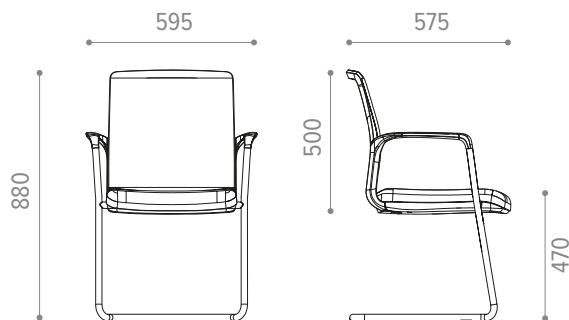

Madrid

Mesh back cantilever meeting chair

MCMMC

Technical specifications

Capacity	125kg recommended max. user weight
Weight	
Warranty	5 years

Boxed specifications

Dimensions	W620 x D600 x H950 mm
Weight	

Features

- Black frame with black or chrome cantilever base
- White frame with chrome cantilever base
- Backrest with black breathable mesh
- Fabric seat (choice of fabrics)