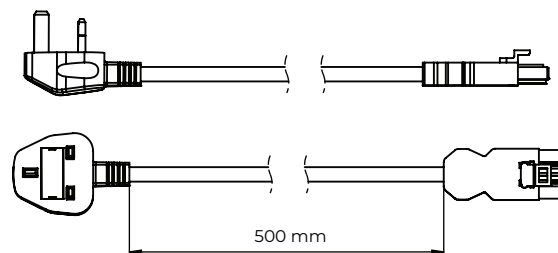

MAINS LEADS

Power Leads

ABL Mains leads are available in 0.5 - 10.0m lengths.
Mains leads are available in various international plug types.

For white power modules, mains leads are white, whereas for black and silver power modules, mains leads are black.

ML UK PLUG - SPECIFICATION:

CABLE TYPE: H05VV-F
CABLE CORE: 3 x 1.5mm
CURRENT RATING: 13A
VOLTAGE RATING: 230V AC
MAINS PLUG TYPE: UK
CONNECTOR TYPE: Female 3 Pole
COLOURS: Black, White

ML SCHUKO PLUG - SPECIFICATION:

CABLE TYPE: H05VV-F
CABLE CORE: 3 x 1.5mm
CURRENT RATING: 16A
VOLTAGE RATING: 250V AC
MAINS PLUG TYPE: Schuko
CONNECTOR TYPE: Female 3 Pole
COLOURS: Black, White