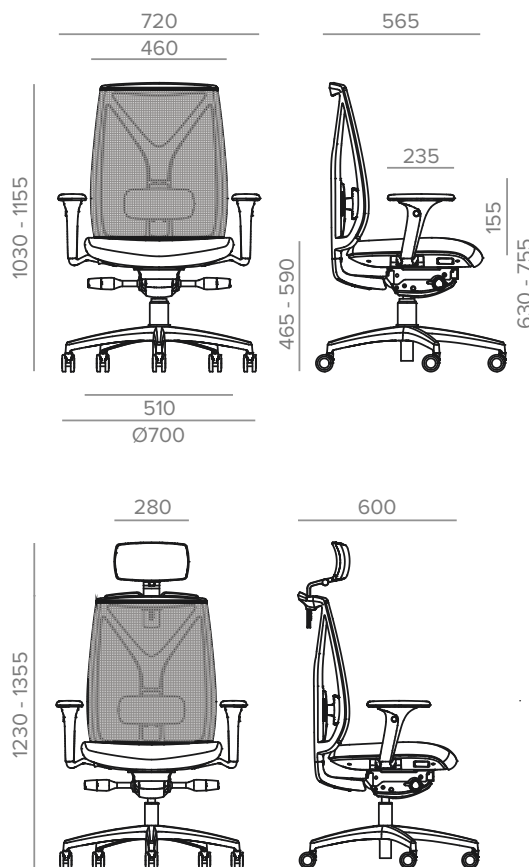

Modena

Mesh back task chair

TMM***-**/**

Technical specifications

Capacity	125kg recommended max. user weight
Mechanism	Synchronised mechanism with easy to adjust side tension control
Weight	17.5kg
Certification	Type B of EN 1335-1:2000 EN 1335-2:2018 EN 1728:2012+AC:2013
Warranty	5 years

Boxed specifications

Dimensions	W600 x D700 x H880 mm
Weight	21kg

Features

- Height adjustable back rest (white or black frame)
- Black breathable mesh back
- Fabric seat (choice of fabrics)
- Optional depth adjustable lumbar support
- Optional sliding seat
- Optional adjustable headrest
- Choice of optional height adjustable or 4D armrests
- Optional coat hook
- Black or white base with black gas lift or aluminium base with chrome gas lift
- Soft floor or hard floor castors