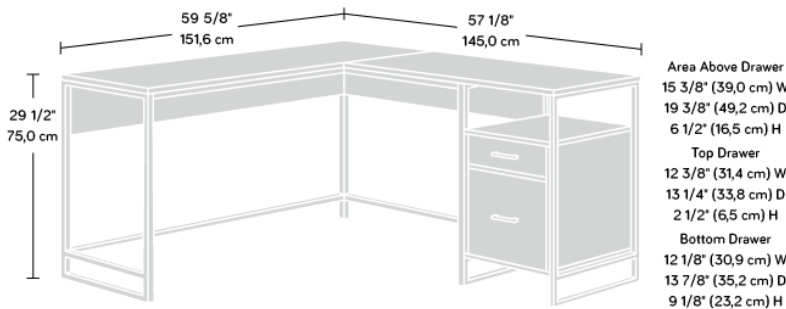

MODERNA L-SHAPED DESK

PRODUCT SHEET

FURNITURE

- Home office L-shaped desk in Sindoori Mango With White Accents
- Powder coated metal frame for durability
 - Spacious work area
- Lower drawer with full extension slides holds letter-size hanging files
- 360 Degree all round finish (can be freestanding)

Width (desktop)	151.6 cm
Width (return)	145 cm
Height	75 cm
Carton Height	14.1 cm
Carton Width	60.1 cm
Carton Depth	169 cm
Box Volume	0.142 cbm
Weight (gross)	50.4 kg

N.B: All measurements are approximate