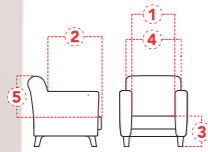

### 6 Armchair Unit Left Hand

BSF/O500  
**GROUP 1 - £367.00**RRP  
**GROUP 2 - £391.00**RRP

	mm
SEAT WIDTH	570
SEAT DEPTH	520
SEAT HEIGHT	430
BACK WIDTH	570
BACK HEIGHT	350

	mm
SEAT WIDTH	570
SEAT DEPTH	520
SEAT HEIGHT	430
BACK WIDTH	570
BACK HEIGHT	350