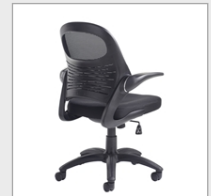

PRODUCT DATA SHEET

Orion mesh back operators chair - black

ORN300T1-K

The Orion fabric mesh operators chair has been ergonomically designed for healthy seating and wellbeing. Suitable for any work space, Orion has new style pivot arms and an injection moulded back with mesh upholstery to keep the user well supported, comfortable and energising the body and circulation throughout the day

FEATURES & SPECIFICATIONS

- Contemporary mesh back operator chair
- Black air mesh fabric seat with black mesh back
- Pivot style arms with black 5 star base
- Built in lumbar support
- Gas lift adjustment with weight tension control
- Back with standard tilt lock

Height	Width	Depth	Seat Height	Seat Width	Seat Depth	Back Height	Back Width
895-995mm	630mm	610mm	440-540mm	480mm	500mm	500mm	470mm

RRP: £285.00

Bar Code: 5019904065645

Weight Capacity (Kg): 115.00

Product Weight (Kg): 13.50