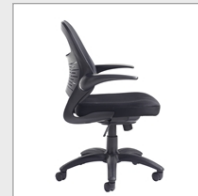

PRODUCT DATA SHEET

Orion mesh back operators chair - black

ORN300T1-K

The Orion fabric mesh operators chair has been ergonomically designed for healthy seating and wellbeing. Suitable for any work space, Orion has new style pivot arms and an injection moulded back with mesh upholstery to keep the user well supported, comfortable and energising the body and circulation throughout the day

FEATURES & SPECIFICATIONS

- Contemporary mesh back operator chair
- Black air mesh fabric seat with black mesh back
- Pivot style arms with black 5 star base
- Built in lumbar support
- Gas lift adjustment with weight tension control
- Back with standard tilt lock

Height	Width	Depth	Seat Height	Seat Width	Seat Depth	Back Height	Back Width
895-995mm	630mm	610mm	440-540mm	480mm	500mm	500mm	470mm

RRP: £285.00

Bar Code: 5019904065645

Weight Capacity (Kg): 115.00

Product Weight (Kg): 13.50