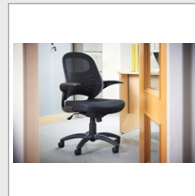

PRODUCT DATA SHEET

Orion mesh back operators chair - black

ORN300T1-K

The Orion fabric mesh operators chair has been ergonomically designed for healthy seating and wellbeing. Suitable for any work space, Orion has new style pivot arms and an injection moulded back with mesh upholstery to keep the user well supported, comfortable and energising the body and circulation throughout the day

FEATURES & SPECIFICATIONS

- Contemporary mesh back operator chair
- Black air mesh fabric seat with black mesh back
- Pivot style arms with black 5 star base
- Built in lumbar support
- Gas lift adjustment with weight tension control
- Back with standard tilt lock

Height	Width	Depth	Seat Height	Seat Width	Seat Depth	Back Height	Back Width
895-995mm	630mm	610mm	440-540mm	480mm	500mm	500mm	470mm

RRP: £285.00

Bar Code: 5019904065645

Weight Capacity (Kg): 115.00

Product Weight (Kg): 13.50