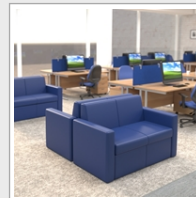

gentoo

PRODUCT DATA SHEET

Oslo square back reception 1 seater sofa 800mm wide - present grey

OSL50001-PG

The Oslo fully upholstered sofa can easily adapt to all spaces due to its aesthetic simplicity, angular corners and generous proportions. Often situated in reception areas, Oslo is equally at home in informal meeting spaces, private offices and breakout spaces, offering employees and visitors alike a comfortable seating experience, without compromising on style.

PRODUCT FEATURES

- Upholstered reception seating ideal for any modern interior
- 1, 2 and 3 seater sofas available in a multitude of fabric options
- Ideal for where people can go for some time away from their desk
- Features deep cushioned seats and backs with a square block design
- Matching feet options to glide across the floor
- Ideal around a coffee table in a reception or waiting area

DIMENSIONS & SPECIFICATIONS

Height	Width	Depth
850mm	800mm	710mm

RRP: £850.00
Bar Code: N/A
Conforms to:

Colour: Present Grey
Warranty: 2 years

Pack Quantity: 1
Weight (Kg):