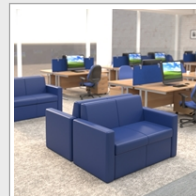

gentoo

PRODUCT DATA SHEET

Oslo square back reception 2 seater sofa 1340mm wide - present grey

OSL50002-PG

The Oslo fully upholstered sofa can easily adapt to all spaces due to its aesthetic simplicity, angular corners and generous proportions. Often situated in reception areas, Oslo is equally at home in informal meeting spaces, private offices and breakout spaces, offering employees and visitors alike a comfortable seating experience, without compromising on style.

PRODUCT FEATURES

- Upholstered reception seating ideal for any modern interior
- 1, 2 and 3 seater sofas available in a multitude of fabric options
- Ideal for where people can go for some time away from their desk
- Features deep cushioned seats and backs with a square block design
- Matching feet options to glide across the floor
- Ideal around a coffee table in a reception or waiting area