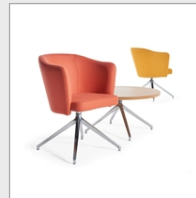

gentoo

PRODUCT DATA SHEET

Otis single seater tub chair with 4 star swivel base - lifetime yellow

OTIS01-LY

With sophisticated design styling, Otis features voluminous curves for a soft and stylish profile. The upholstered tub style chair has angled sides which offer a relaxing and comfortable seating solution and the distinctive, diagonal four-legged chrome frame complements the matching coffee table to perfection

PRODUCT FEATURES

- Luxurious deep-foamed seat for added comfort
- Elegant, flowing lines with a durable plywood interior frame
- Comprehensive choice of fabrics with two-tone options
- Ideal around a coffee table in a reception or waiting area
- Polished chrome four-leg design with floor protectors
- Modern, sleek design with classic undertones

DIMENSIONS & SPECIFICATIONS

Height	Width	Depth
800mm	610mm	720mm

RRP: £762.00
Bar Code: N/A
Conforms to:

Colour: Lifetime Yellow
Warranty: 5 years

Pack Quantity: 1
Weight (Kg): 14.00