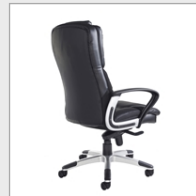

### Palermo high back executive chair - black faux leather

#### PAL300K2

Palermo is a luxurious leadership chair that combines comfortable double padding with classic faux leather seating available in black or grey. With its contemporary design, lumbar support and stylish arms with silver trim, Palermo is the seat of comfort for the head of a boardroom conference table or the corner office.

### FEATURES & SPECIFICATIONS

- High back managers chair with head rest and lumbar support
- Available in black and grey faux leather to suit any executive setting
- Double padded seat for enhanced comfort
- Stylish black arms with silver trim
- Silver nylon base with black trims
- User weight tension control with knee tilt adjustment and gas lift adjustment