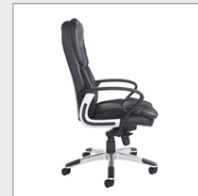

### Palermo high back executive chair - black faux leather

#### PAL300K2

Palermo is a luxurious leadership chair that combines comfortable double padding with classic faux leather seating available in black or grey. With its contemporary design, lumbar support and stylish arms with silver trim, Palermo is the seat of comfort for the head of a boardroom conference table or the corner office.

### FEATURES & SPECIFICATIONS

- High back managers chair with head rest and lumbar support
- Available in black and grey faux leather to suit any executive setting
- Double padded seat for enhanced comfort
- Stylish black arms with silver trim
- Silver nylon base with black trims
- User weight tension control with knee tilt adjustment and gas lift adjustment