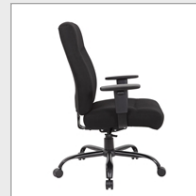

PRODUCT DATA SHEET

Porter bariatric operator chair with black fabric seat and back

POR300T1-K

Porter is a heavy duty operator chair for usage up to 27 stone that offers extraordinary comfort for less money. The secret to comfort is its high-performance foam formulation and high quality, strong and sturdy materials making it ideal for constant commercial use including shift workers, call centres and security.

FEATURES & SPECIFICATIONS

- Heavy duty fabric chair suitable for all users of all sizes and rated up to 170kgs
- Robust frame with sizeable seat & back make this chair perfect for heavy duty use
- Generous seat measurements with waterfall front for increased comfort
- Posture curved seat and contoured backrest are complemented with a solid, stylish nylon frame
- Ideal for shift workers in call centres, ambulance service, offshore facilities, police and security personnel
- Gas lift adjustment with standard tilt lock

Height	Width	Depth	Seat Height	Seat Width	Seat Depth	Back Height	Back Width
1050-1125mm	700mm	710mm	480-555mm	545mm	505mm	620mm	535mm

RRP: £450.00

Bar Code: 5019904556914

Weight Capacity (Kg): 170.00

Product Weight (Kg):