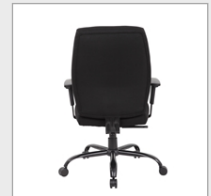

PRODUCT DATA SHEET

Porter bariatric operator chair with black fabric seat and back

POR300T1-K

Porter is a heavy duty operator chair for usage up to 27 stone that offers extraordinary comfort for less money. The secret to comfort is its high-performance foam formulation and high quality, strong and sturdy materials making it ideal for constant commercial use including shift workers, call centres and security.

FEATURES & SPECIFICATIONS

- Heavy duty fabric chair suitable for all users of all sizes and rated up to 170kgs
- Robust frame with sizeable seat & back make this chair perfect for heavy duty use
- Generous seat measurements with waterfall front for increased comfort
- Posture curved seat and contoured backrest are complemented with a solid, stylish nylon frame
- Ideal for shift workers in call centres, ambulance service, offshore facilities, police and security personnel
- Gas lift adjustment with standard tilt lock

Height	Width	Depth	Seat Height	Seat Width	Seat Depth	Back Height	Back Width
1050-1125mm	700mm	710mm	480-555mm	545mm	505mm	620mm	535mm

RRP: £450.00

Bar Code: 5019904556914

Weight Capacity (Kg): 170.00

Product Weight (Kg):