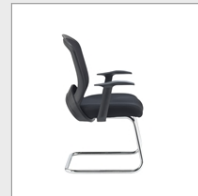

PRODUCT DATA SHEET

Solaris mesh visitors chair - black

SOL100C1-K

The Solaris mesh back operators chair and visitors chair has a stylish injection moulded back with breathable mesh and a sculptured lumbar adjustment, which allows the user to sit with optimal comfort and personalised support. Its ergonomic design promotes circulation, which can increase energy and improve productivity in the workplace.

FEATURES & SPECIFICATIONS

- Black mesh back with chrome cantilever frame
- Injection moulded back with mesh upholstery
- Deep padded seat and back with pronounced lumbar support
- Combines a soft, resilient seat and supple mesh back
- Front support feet for anti-tilt
- Ideal for use as a meeting room chair

Height	Width	Depth	Seat Height	Seat Width	Seat Depth	Back Height	Back Width
940mm	650mm	600mm	470mm	490mm	500mm	520mm	480mm

RRP: £225.00

Bar Code: 5019904065614

Weight Capacity (Kg): 110.00

Product Weight (Kg): 11.50