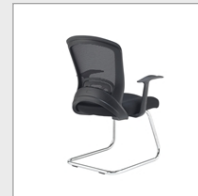

PRODUCT DATA SHEET

Solaris mesh visitors chair - black

SOL100C1-K

The Solaris mesh back operators chair and visitors chair has a stylish injection moulded back with breathable mesh and a sculptured lumbar adjustment, which allows the user to sit with optimal comfort and personalised support. Its ergonomic design promotes circulation, which can increase energy and improve productivity in the workplace.

FEATURES & SPECIFICATIONS

- Black mesh back with chrome cantilever frame
- Injection moulded back with mesh upholstery
- Deep padded seat and back with pronounced lumbar support
- Combines a soft, resilient seat and supple mesh back
- Front support feet for anti-tilt
- Ideal for use as a meeting room chair

Height	Width	Depth	Seat Height	Seat Width	Seat Depth	Back Height	Back Width
940mm	650mm	600mm	470mm	490mm	500mm	520mm	480mm

RRP: £225.00

Bar Code: 5019904065614

Weight Capacity (Kg): 110.00

Product Weight (Kg): 11.50