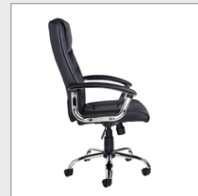

PRODUCT DATA SHEET

Somerset high back managers chair - black leather faced

SOM300T1

The Somerset executive chair features a high back with headrest and a stylish black leather faced finish for a bold appearance. Somerset is designed for long work sessions with supreme padding, a pronounced lumbar and waterfall seat design that lets you take care of business in comfort.

FEATURES & SPECIFICATIONS

- Stylish leather faced executive chair with chrome 5 star base
- Integral head-rest design
- Deep padded seat and back with pronounced lumbar support
- Stylish chrome arms with upholstered leather pads
- Gas lift adjustment with weight tension control
- Back with standard tilt lock

Height	Width	Depth	Seat Height	Seat Width	Seat Depth	Back Height	Back Width
1100-1190mm	630mm	720mm	500-590mm	490mm	485mm	710mm	490mm

RRP: £332.00

Bar Code: 5019904002756

Weight Capacity (Kg): 115.00

Product Weight (Kg): 19.00