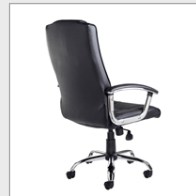

PRODUCT DATA SHEET

Somerset high back managers chair - black leather faced

SOM300T1

The Somerset executive chair features a high back with headrest and a stylish black leather faced finish for a bold appearance. Somerset is designed for long work sessions with supreme padding, a pronounced lumbar and waterfall seat design that lets you take care of business in comfort.

FEATURES & SPECIFICATIONS

- Stylish leather faced executive chair with chrome 5 star base
- Integral head-rest design
- Deep padded seat and back with pronounced lumbar support
- Stylish chrome arms with upholstered leather pads
- Gas lift adjustment with weight tension control
- Back with standard tilt lock

Height	Width	Depth	Seat Height	Seat Width	Seat Depth	Back Height	Back Width
1100-1190mm	630mm	720mm	500-590mm	490mm	485mm	710mm	490mm

RRP: £332.00

Bar Code: 5019904002756

Weight Capacity (Kg): 115.00

Product Weight (Kg): 19.00