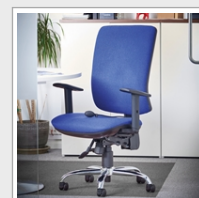

Spotted Penguin

PRODUCT DATA SHEET

Senza Ergo 24hr ergonomic asynchro task chair - black

SXERGOB-BLK

The Senza Ergo seating has been designed to function for heavy duty 24 hour usage in any task or office setting. With its extra high back and adjustable arms, Senza Ergo offers multiple enhanced ergonomic features based on how employees sit and move over the course of a day. The Senza Ergo task chair is a 24 hour use heavy duty version of the popular Senza office seating range, packed full of ergonomic features.

FEATURES & SPECIFICATIONS

- 24 hour ergonomic seating with height adjustable arms
- Asynchro mechanism provides free floating back action, lockable seat and back
- Stocked in blue, black and red with made-to-order fabric options
- CMHR high resilience, flexible foam seats for enhanced comfort
- Weight tension control with seat depth adjustment
- Back rake adjustment with lumbar support and independent seat tilt adjustment