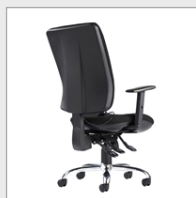

Spotted Penguin

PRODUCT DATA SHEET

Senza Ergo 24hr ergonomic asynchro task chair - black

SXERGOB-BLK

The Senza Ergo seating has been designed to function for heavy duty 24 hour usage in any task or office setting. With its extra high back and adjustable arms, Senza Ergo offers multiple enhanced ergonomic features based on how employees sit and move over the course of a day. The Senza Ergo task chair is a 24 hour use heavy duty version of the popular Senza office seating range, packed full of ergonomic features.

FEATURES & SPECIFICATIONS

- 24 hour ergonomic seating with height adjustable arms
- Asynchro mechanism provides free floating back action, lockable seat and back
- Stocked in blue, black and red with made-to-order fabric options
- CMHR high resilience, flexible foam seats for enhanced comfort
- Weight tension control with seat depth adjustment
- Back rake adjustment with lumbar support and independent seat tilt adjustment

Height	Width	Depth	Seat Height	Seat Width	Seat Depth	Back Height	Back Width
1050-1180mm	670mm	650mm	470-600mm	520mm	500mm	600mm	450mm

RRP: £447.00

Bar Code: 5019904454746

Weight Capacity (Kg): 150.00

Product Weight (Kg): 20.00

Independent seat tilt

Adjustable lumbar pump

Seat depth adjustment