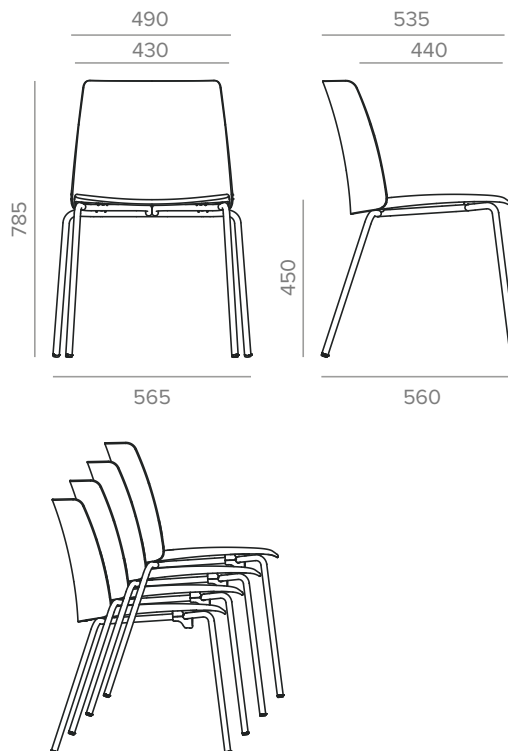

Seattle

Stackable 4-leg chairs

SCSFP

Technical specifications

Capacity	120kg recommended max. user weight
Weight	4kg
Certification	BS EN 16139:2013
Warranty	5 years

Boxed specifications

Dimensions	W620 x D600 x H950 mm
Weight	7.5kg

Features

- 4 steel legs match chair colour
- Stackable up to 4 chairs high
- Optional fabric seat pad (choice of fabrics)
- Ideal for canteens, cafeterias and breakout areas
- Lightweight design
- Easy to clean