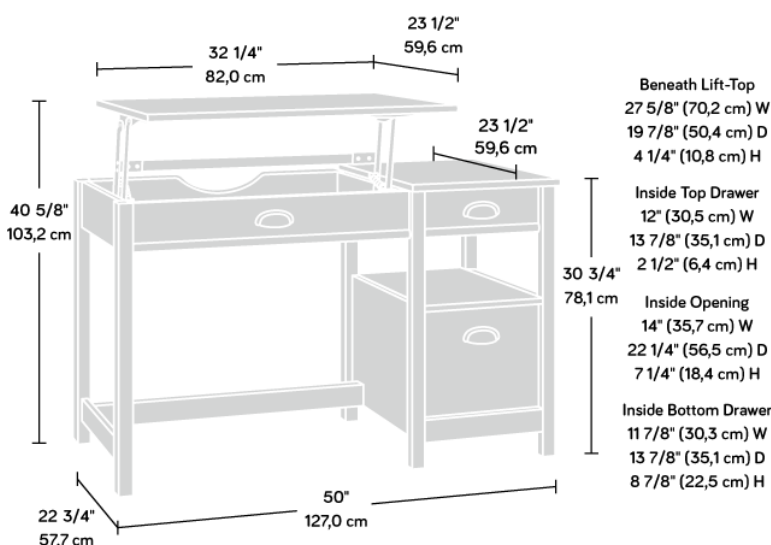

SIT-STAND DESK JAMOCHA WOOD

PRODUCT SHEET

FURNITURE

- Ergonomic sit/stand desk in Jamocha wood finish
- Left side of desktop lifts up and forward to create a versatile option to work sitting or standing
 - Hidden storage area beneath top
- Lower filing drawers with full extension slides for letter-sized hanging files
 - Storage/stationery drawer
 - Open shelf for additional storage
 - 360 degree all round finish (can be freestanding)
- Quick and easy assembly with patented T-lock drawer system

Width	127 cm
Depth	59.6 cm
Height	78 – 103 cm
Carton Height	99.7 cm
Carton Width	63.8 cm
Carton Depth	20.6 cm
Box Volume	0.131 cbm
Weight (gross)	54.9 kg

N.B: All measurements are approximate