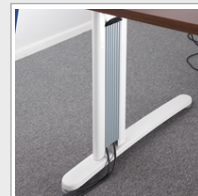

gentoo

PRODUCT DATA SHEET

TR10 straight desk 1200mm x 800mm - silver frame, beech top

T12SB

With its strong lines and elegant form, TR10 is a streamlined desking system built for demanding work places and is a popular choice for a wide range of projects. The cable managed cantilever leg design allows users to hide and store unsightly cables, keeping them off the ground where they could create trip hazards and making the desk area both safe and aesthetically pleasing.

PRODUCT FEATURES

- Rectangular desks 800mm deep with two cable access ports
- Supported by a steel beam system for added stability
- 25mm desktops available in beech, grey oak, oak, walnut and white
- Silver or white leg frames are fully welded for quick assembly with adjustable feet
- Cantilever legs have vertical cable management allowing cables to rise from the floor
- Beams slot into the leg frame for easy assembly and the telescopic beam extends to the correct size

DIMENSIONS & SPECIFICATIONS

Height	Width	Depth
725mm	1200mm	800mm

RRP: £450.00

Bar Code: 5019904178529

Conforms to:

Colour: Beech
Warranty: 8 years

Pack Quantity: 1
Weight (Kg): 16.50