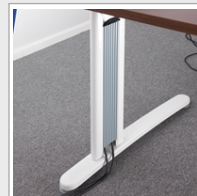

gentoo

PRODUCT DATA SHEET

TR10 straight desk 1800mm x 800mm - silver frame, beech top

T18SB

With its strong lines and elegant form, TR10 is a streamlined desking system built for demanding work places and is a popular choice for a wide range of projects. The cable managed cantilever leg design allows users to hide and store unsightly cables, keeping them off the ground where they could create trip hazards and making the desk area both safe and aesthetically pleasing.

PRODUCT FEATURES

- Rectangular desks 800mm deep with two cable access ports
- Supported by a steel beam system for added stability
- 25mm desktops available in beech, grey oak, oak, walnut and white
- Silver or white leg frames are fully welded for quick assembly with adjustable feet
- Cantilever legs have vertical cable management allowing cables to rise from the floor
- Beams slot into the leg frame for easy assembly and the telescopic beam extends to the correct size

DIMENSIONS & SPECIFICATIONS

Height	Width	Depth
725mm	1800mm	800mm

RRP: £540.00

Bar Code: 5019904178826

Conforms to:

Colour: Beech
Warranty: 8 years

Pack Quantity: 1
Weight (Kg): 24.50