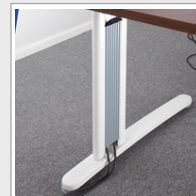

PRODUCT DATA SHEET

TR10 straight desk 1600mm x 600mm - silver frame, beech top

T616SB

With its strong lines and elegant form, TR10 is a streamlined desking system built for demanding work places and is a popular choice for a wide range of projects. The cable managed cantilever leg design allows users to hide and store unsightly cables, keeping them off the ground where they could create trip hazards and making the desk area both safe and aesthetically pleasing.

PRODUCT FEATURES

- Rectangular desks 600mm deep with one cable access port
- Supported by a steel beam system for added stability
- 25mm desktops available in beech, grey oak, oak, walnut and white
- Silver or white leg frames are fully welded for quick assembly with adjustable feet
- Cantilever legs have vertical cable management allowing cables to rise from the floor
- Beams slot into the leg frame for easy assembly and the telescopic beam extends to the correct size

DIMENSIONS & SPECIFICATIONS

Height	Width	Depth
725mm	1600mm	600mm

RRP: £445.00
Bar Code: 5019904179328
Conforms to:

Colour: Beech
Warranty: 8 years

Pack Quantity: 1
Weight (Kg): 16.50